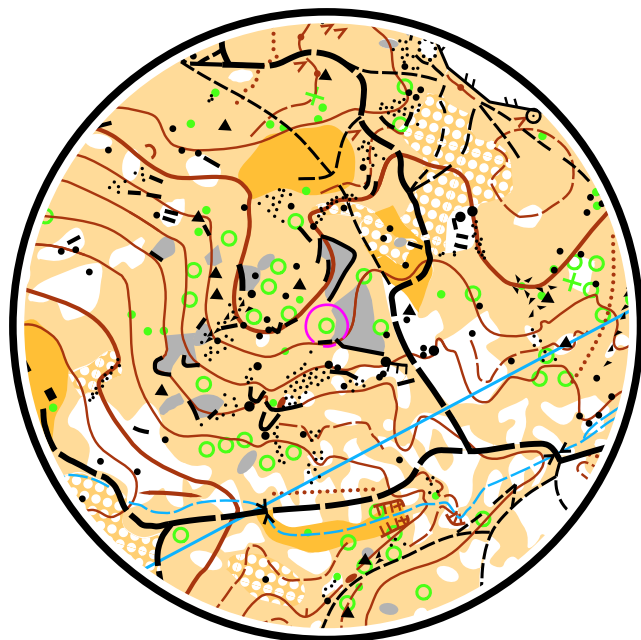

Estación: 3

1:4 000, 5 m

Formatted by TIM, ver. 4.1.6(0)

(C) 2017-2018 YQware <http://tim.yq.cz>

A	B	C	D	E	F	Z
---	---	---	---	---	---	---

Estación: 3

1:4 000, 5 m

1	A-F	△				
---	-----	---	--	--	--	--

1

A	B	C	D	E	F	Z
---	---	---	---	---	---	---