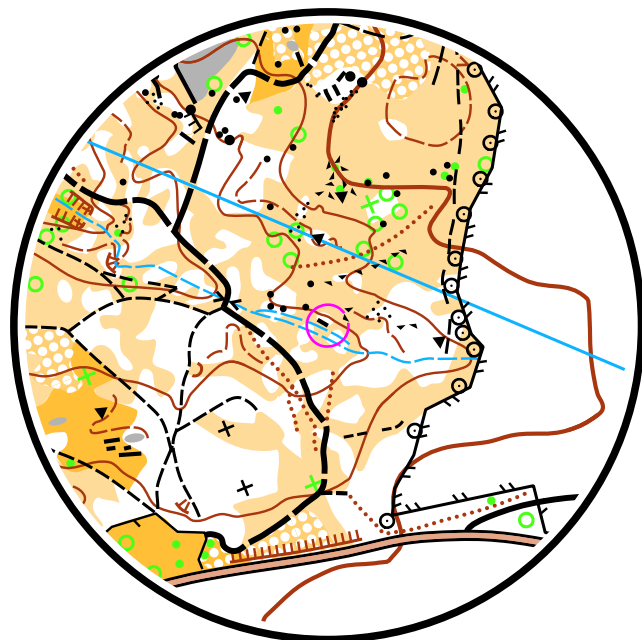

Estación: 1

1:4 000, 5 m

Formatted by TIM, ver. 4.1.6(0)

(C) 2017-2018 YQware <http://tim.yq.cz>

A	B	C	D	E	F	Z
---	---	---	---	---	---	---

Estación: 1

1:4 000, 5 m

1	A-F	m		↓
---	-----	---	--	---

1

A	B	C	D	E	F	Z
---	---	---	---	---	---	---